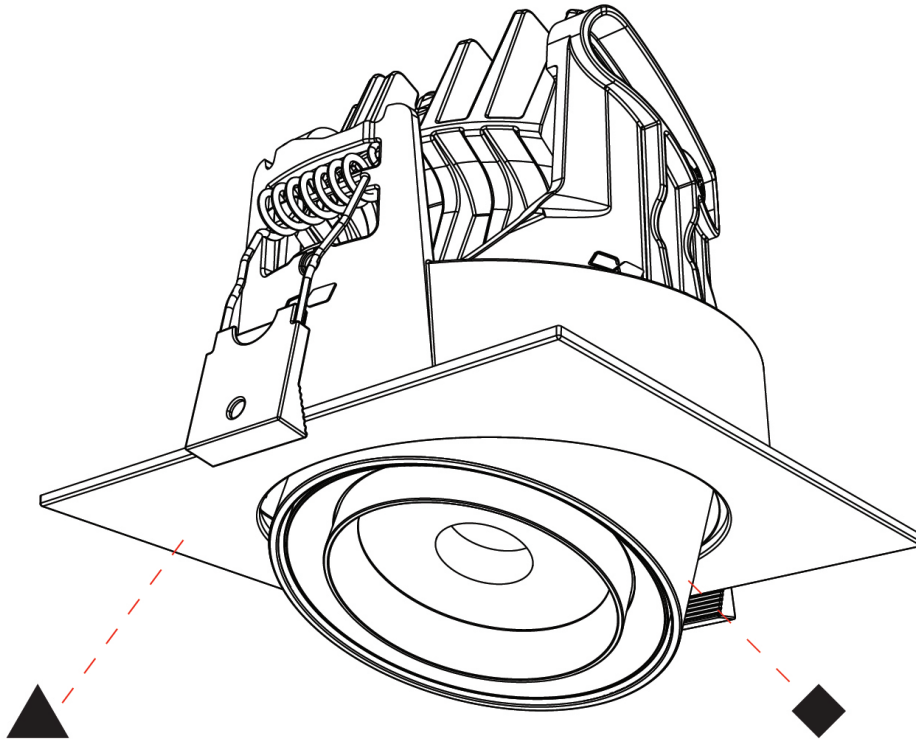

CENTRIQ SQUARE FLEX ADJUSTABLE RECESSED

A35986-

PROJECT

TYPE

SPECIFIER

QUANTITY

DATE

A